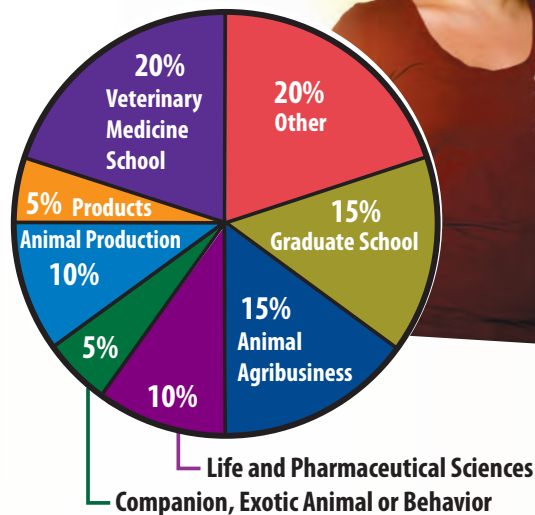

- Animal Nutritionist
- Breeding Consultant
- Environmental Scientist

PRE-VETERINARY MEDICINE

- Veterinarian
- Herd Health Consultant
- USDA Food Quality Inspector

Starting Average Salary For:

• Agribusiness/Sales	\$50,250
• Products	\$44,900
• Sciences	\$39,750
• Production	\$38,800
• Companion Animal	\$32,000
• Veterinary Technician	\$31,750
• Zoo/Behavior	\$28,350

TYPES of CAREERS

Career Outlook

Why Purdue?

Let the Stats Speak!

- 90% of graduates leave with full-time jobs or continue their education
- Purdue University is nationally ranked:
- 3rd as a College of Agriculture ¹
 - 4th in preparing students for the workforce ²
 - 18th best public university ³